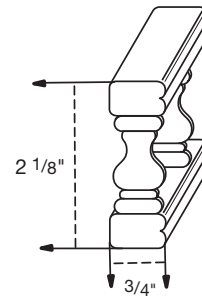

CMI
(INSERT)

CMLG8
(LARGE)

CMT
(TRADITIONAL)

CMS
(SMALL)

DECORATIVE MOULDING

SBM (SINGLE BEAD)

TT (TRAD TRIM)

TBM (TRIPLE BEAD)

OG (OGEE)

DM-1/4" (DENTIL MOULDING)

RM-1/2" (ROPE MOULDING)

RM-3/4" (ROPE MOULDING)

SOFFIT

SLM (SOFFIT LIBRARY MOULDING)

STM (SOFFIT TRADITIONAL MOULDING)

RAIL

GR (GALLEY RAIL)

MPR (MINI PLATE RAIL)

ACCESSORIES

WINE RACK INSERTS:
WR-18-30 FITS 18W
WR-24-30 FITS 24W
WR-30-15 FITS 30X
WR-36-15 FITS 36X

DESK ORGANIZER:
24-DO
30-DO
36-DO

MAPLE FRAME & MULLION DOORS
 PREPARED FOR YOUR CUSTOMIZED INSERT

~ **FRAME DOOR** ~

Middletons Code	KK Door Size	Fits KK
DM14PL-06	27" x 14"	24A - 33W
DM15.5PL-06	27" x 15-1/2"	18W - 36W - 48WC 18WP - 36WP

~ **MULLION DOOR** ~

Middletons Code	KK Door Size	Fits KK
DM14ML-06	27" x 14"	24A - 33W
DM15.5ML-06	27" x 15-1/2"	18W - 36W - 48WC 18WP - 36WP