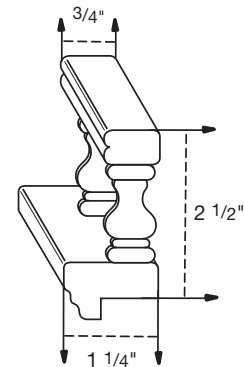

CMI
(INSERT)

CMLG8
(LARGE)

CMT
(TRADITIONAL)

CMS
(SMALL)

DECORATIVE MOULDING

SBM (SINGLE BEAD)

TT (TRAD TRIM)

TBM (TRIPLE BEAD)

OG (OGEE)

DM-1/4" (DENTIL MOULDING)

RM-1/2" (ROPE MOULDING)

RM-3/4" (ROPE MOULDING)

SOFFIT

SLM (SOFFIT LIBRARY MOULDING)

STM (SOFFIT TRADITIONAL MOULDING)

RAIL

GR (GALLEY RAIL)

MPR (MINI PLATE RAIL)

ACCESSORIES

WINE RACK INSERTS:
WR-18-30 FITS 18W
WR-24-30 FITS 24W
WR-30-15 FITS 30X
WR-36-15 FITS 36X

DESK ORGANIZER:
24-DO
30-DO
36-DO

MAPLE FRAME & MULLION DOORS
 PREPARED FOR YOUR CUSTOMIZED INSERT

~ **FRAME DOOR** ~

Middletons Code	KK Door Size	Fits KK
DM14PL-06	27" x 14"	24A - 33W
DM15.5PL-06	27" x 15-1/2"	18W - 36W - 48WC 18WP - 36WP

~ **MULLION DOOR** ~

Middletons Code	KK Door Size	Fits KK
DM14ML-06	27" x 14"	24A - 33W
DM15.5ML-06	27" x 15-1/2"	18W - 36W - 48WC 18WP - 36WP