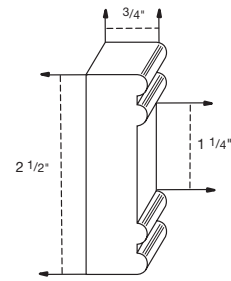

OG (OGEE)

DM-1/4" (DENTIL MOULDING)

RM-1/2" (ROPE MOULDING)

RM-3/4" (ROPE MOULDING)

SOFFIT

SLM (SOFFIT LIBRARY MOULDING)

STM (SOFFIT TRADITIONAL MOULDING)

RAIL

GR (GALLEY RAIL)

MPR (MINI PLATE RAIL)

ACCESSORIES

WINE RACK INSERTS:
WR-18-30 FITS 18W
WR-24-30 FITS 24W
WR-30-15 FITS 30X
WR-36-15 FITS 36X

DESK ORGANIZER:
24-DO
30-DO
36-DO

MAPLE FRAME & MULLION DOORS
 PREPARED FOR YOUR CUSTOMIZED INSERT