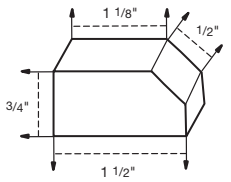

CTB (BEVELED)