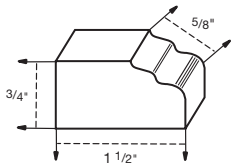

COUNTER TOP MOULDING

CTO (OGEE)