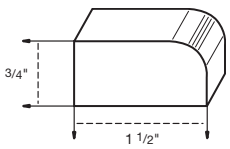

CTR (RADIUS)