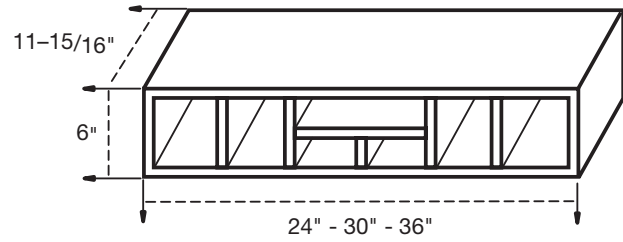

GR (GALLEY RAIL)

MPR (MINI PLATE RAIL)

ACCESSORIES

WINE RACK INSERTS:
WR-18-30 FITS 18W
WR-24-30 FITS 24W
WR-30-15 FITS 30X
WR-36-15 FITS 36X

DESK ORGANIZER:
24-DO
30-DO
36-DO

MAPLE FRAME & MULLION DOORS
 PREPARED FOR YOUR CUSTOMIZED INSERT