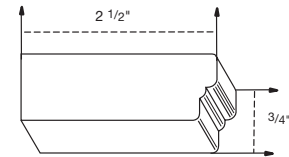

CMI
(INSERT)

CMLG8
(LARGE)

CMT
(TRADITIONAL)

CMS
(SMALL)

DECORATIVE MOULDING

SBM (SINGLE BEAD)

TT (TRAD TRIM)

TBM (TRIPLE BEAD)

OG (OGEE)

DM-1/4" (DENTIL MOULDING)

RM-1/2" (ROPE MOULDING)

RM-3/4" (ROPE MOULDING)

SOFFIT

SLM (SOFFIT LIBRARY MOULDING)

STM (SOFFIT TRADITIONAL MOULDING)

RAIL

GR (GALLEY RAIL)

MPR (MINI PLATE RAIL)

ACCESSORIES

WINE RACK INSERTS:
WR-18-30 FITS 18W
WR-24-30 FITS 24W
WR-30-15 FITS 30X
WR-36-15 FITS 36X

DESK ORGANIZER:
24-DO
30-DO
36-DO

MAPLE FRAME & MULLION DOORS
 PREPARED FOR YOUR CUSTOMIZED INSERT